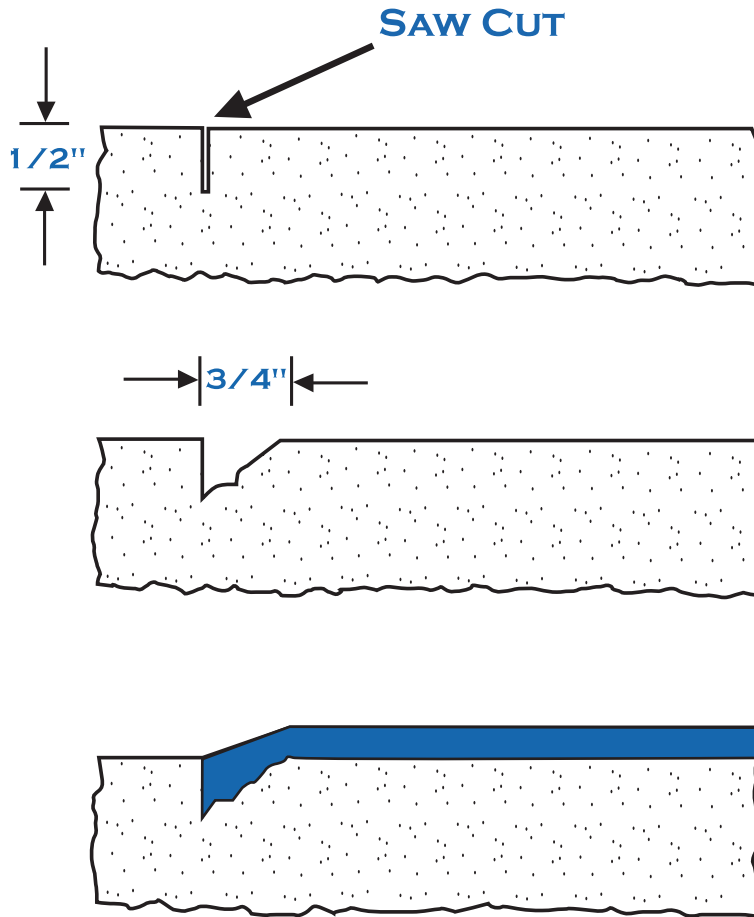

Typical Key Chase Detail

PermaFloor

4 Ridge Road ♦ Southampton, NJ 08088
Phone: 609-859-4208 ♦ Fax: 609-859-4283 ♦ www.permafloor.com